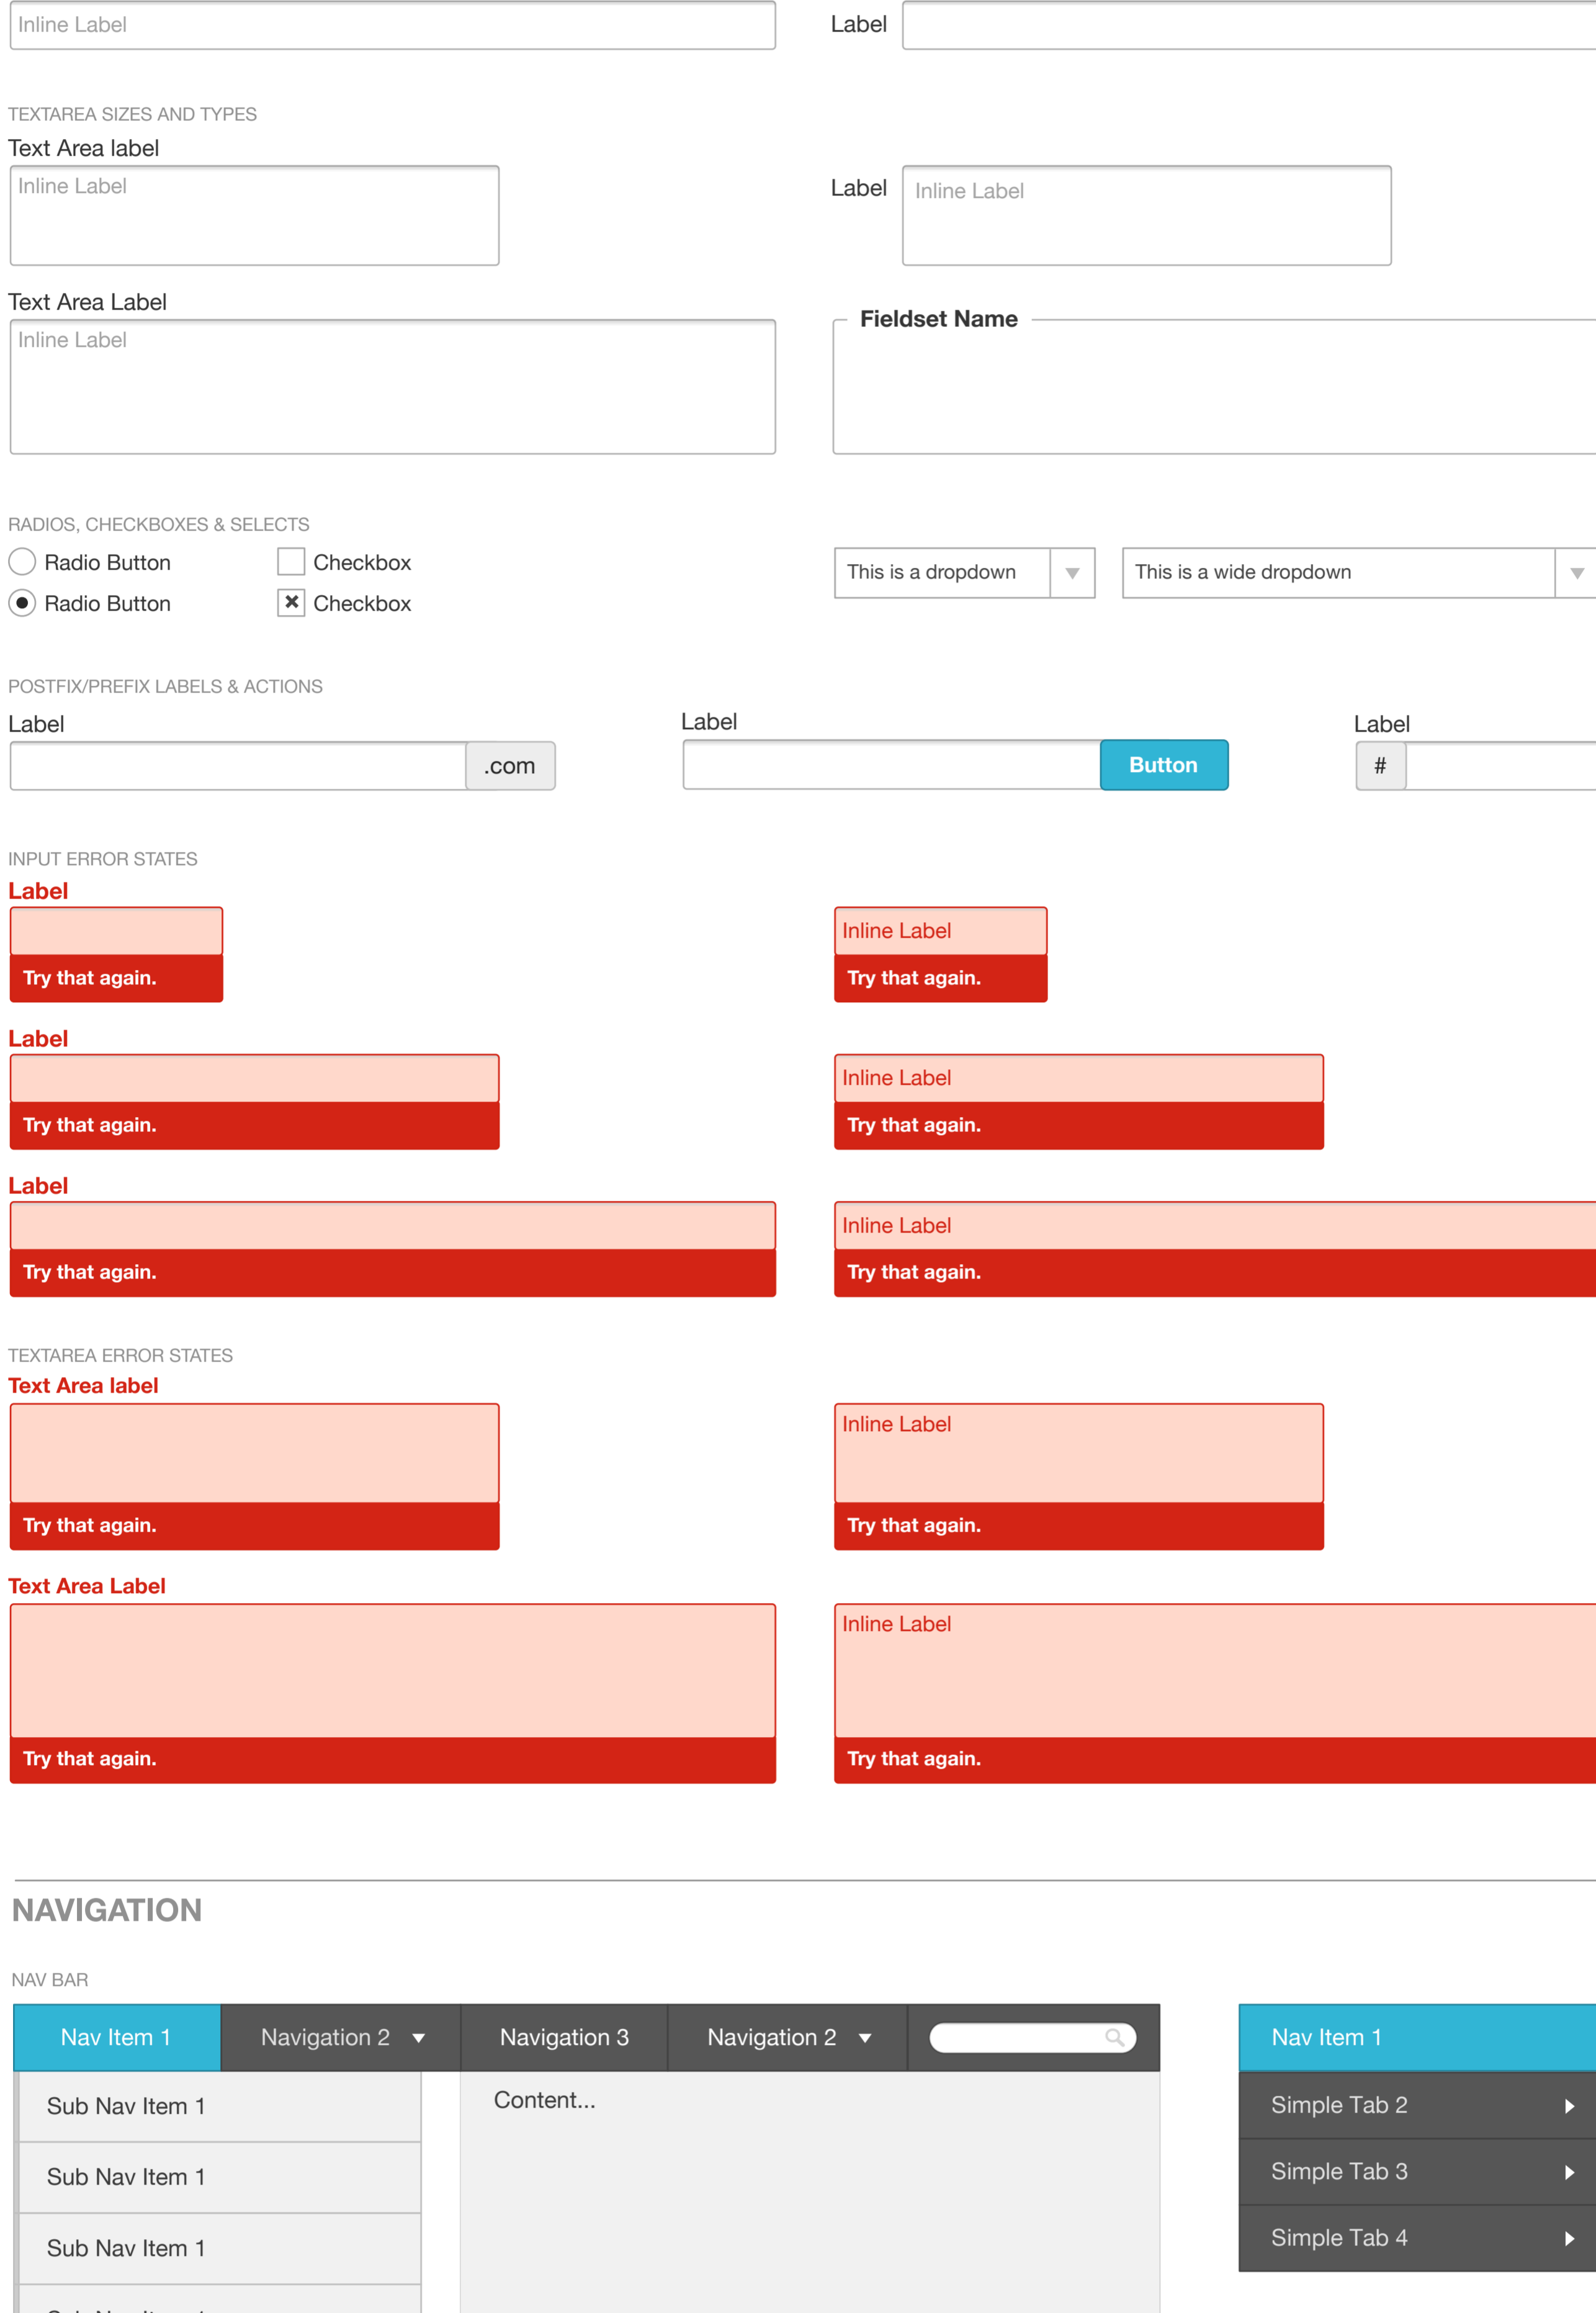

BUTTONS

FORMS

NAVIGATION

UI ELEMENTS

JOYRIDE

TYPOGRAPHY